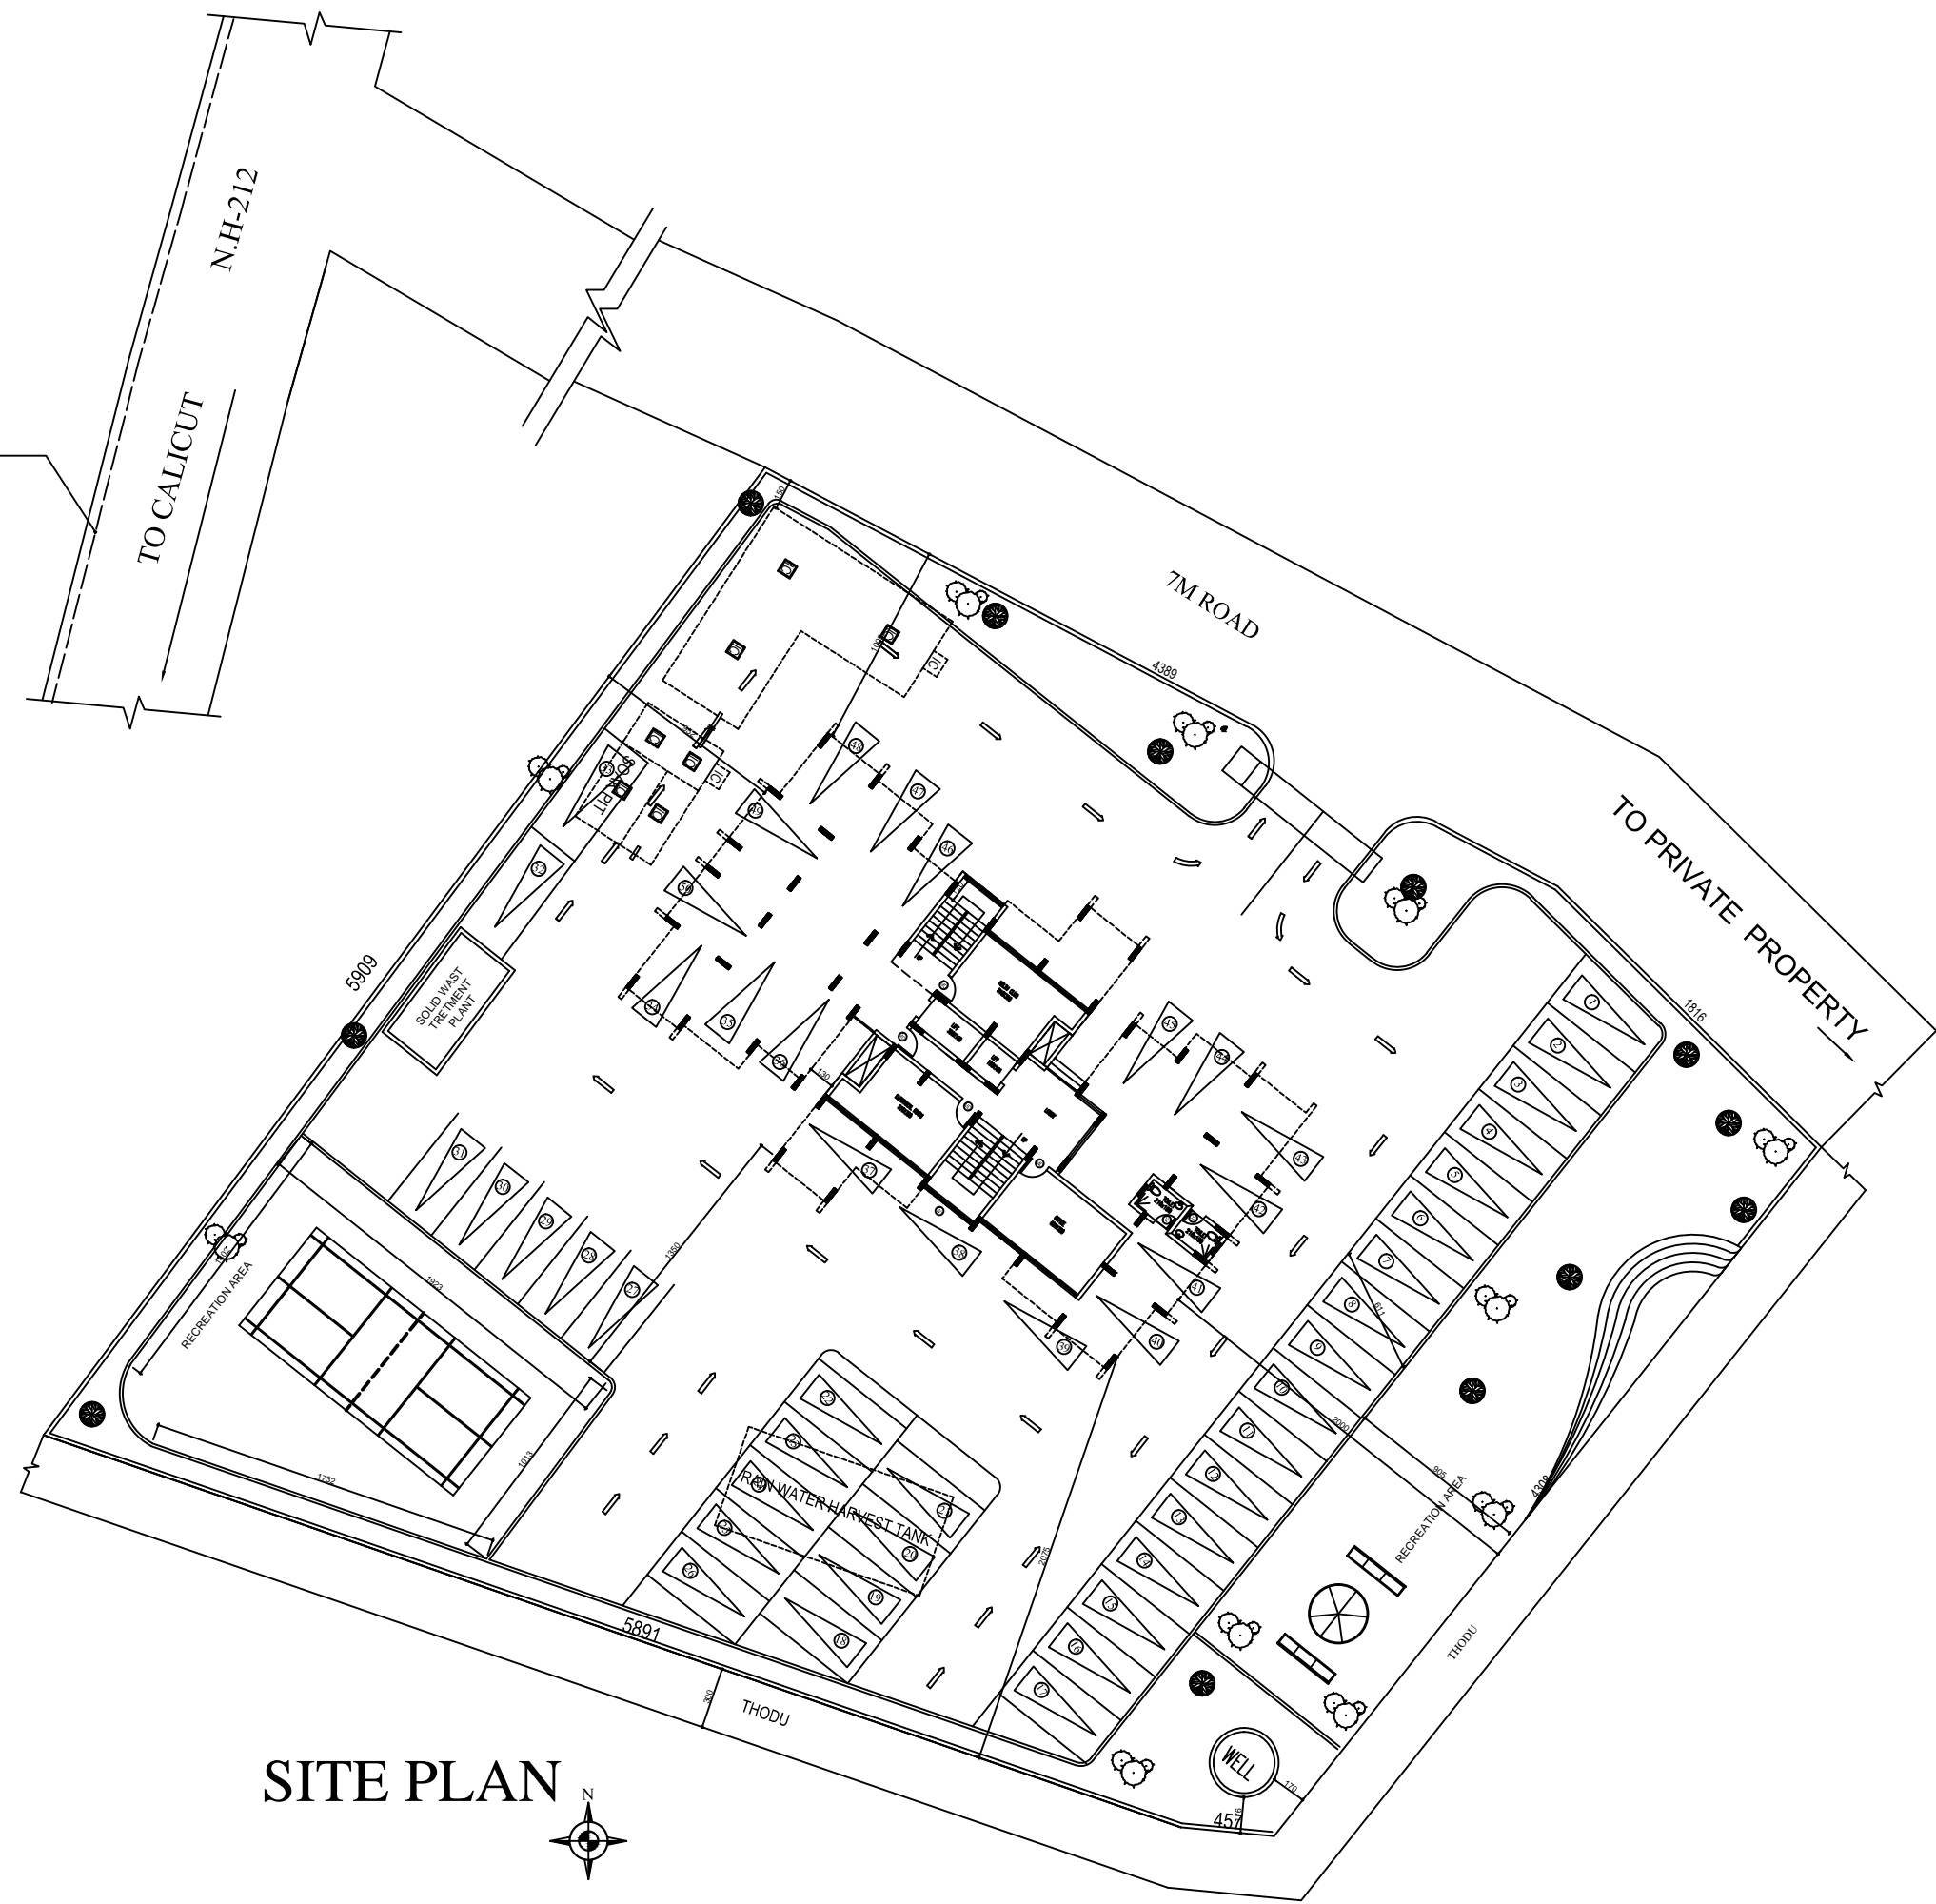

ELECTRIC LINE

SITE PLAN